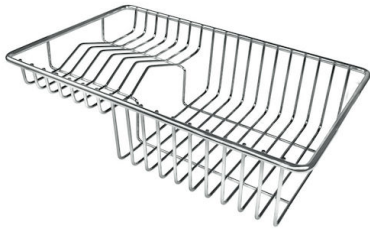

## OPTIONAL ACCESSORIES

Glass chopping board

HPDE Twin chopping board

Iroko-wood twin chopping board

Stainless steel colander

Stainless steel plate rack

Stainless steel plate rack

Stainless steel plate rack

White bowl

Graters kit with ring-holder and food collection tray

Iroko-wood sliding chopping board with stainless steel colander

Stainless steel basket

Stainless steel perforated tray

**WARNING:**

The accessories **8159101**, **8151000** and **8100303** are only usable in combination with **8644101**  
The accessories **8100154** and **8154000** are only usable in combination with **8644004**